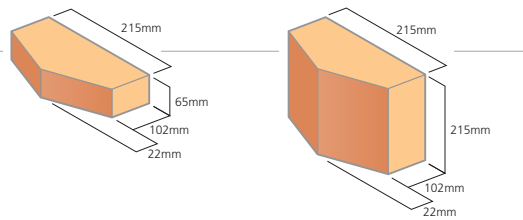

Shaping the future with Umbra

The new range of Umbra shapes from Ibstock creates shadow effects across the façade.

Umbra shapes bring buildings to life, changing their appearance throughout the day. The units are designed to coordinate with standard brickwork for ease of installation and to develop bespoke looks.

Umbra Sawtooth

available in:
Cheddar Red
Cheddar Golden
Staffordshire Slate Blue Smooth
Chesterton Red Smooth