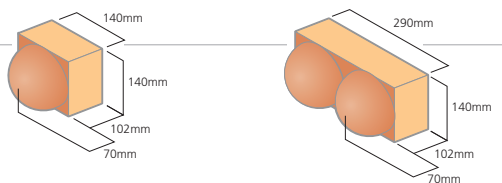

Umbra Sphere

available in:
Leicester Red Stock