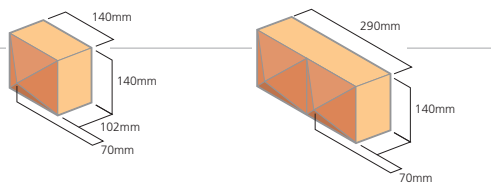

Umbra Pyramid

available in:
Leicester Red Stock